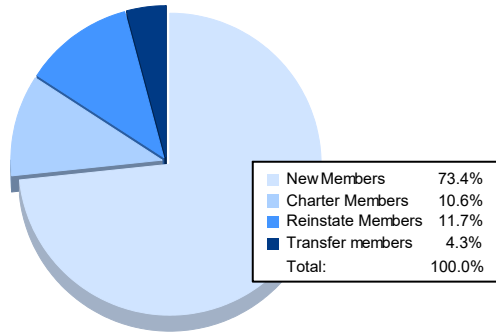

Year	New Clubs	Dropped Clubs	Gain/ Loss Clubs	New Members	Charter Members	Reinstate Members	Transfer Members	Total Member Added	Total Members Dropped	Gain/ Loss Members
2016-2017	0	0	0	163	0	5	4	172	149	23
2017-2018	0	1	-1	133	0	5	8	146	211	-65
2018-2019	0	0	0	134	0	8	2	144	134	10
2019-2020	0	0	0	59	0	4	5	68	141	-73
2020-2021	1	0	1	69	10	11	4	94	202	-108
Average	0	0	0	112	2	7	5	125	167	-43

Membership Composition June 2021 Cumulative

Gender Composition June 2021 Cumulative