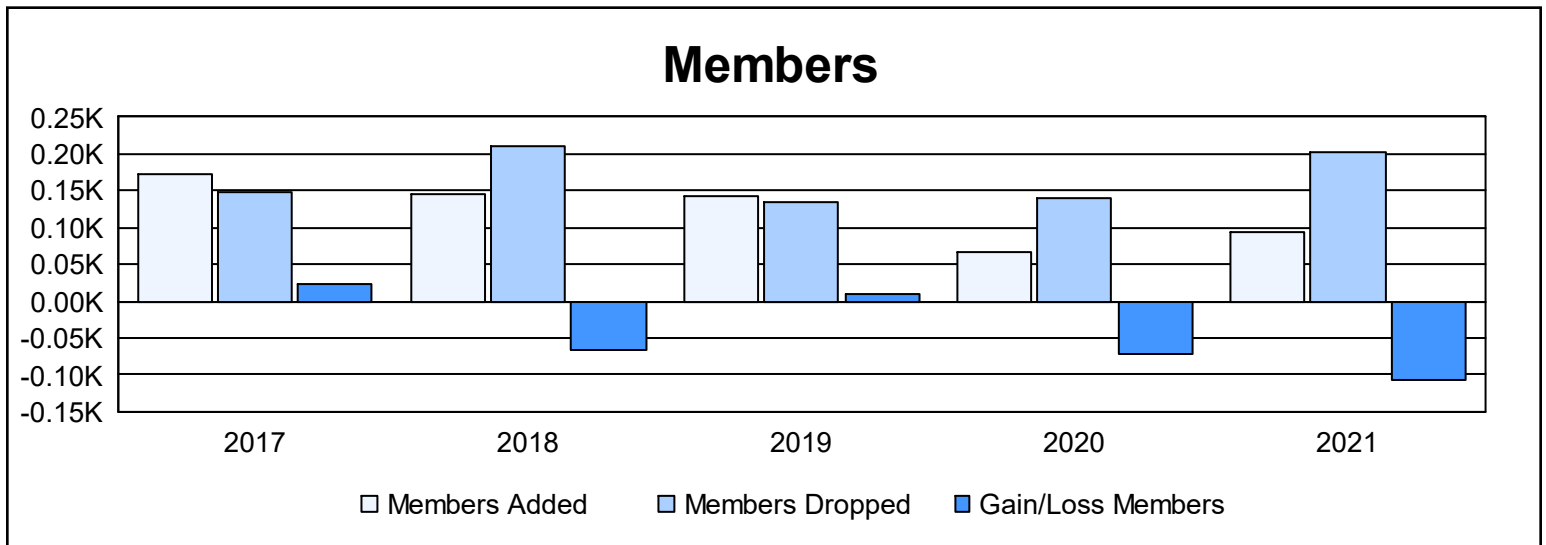

Year	New Clubs	Dropped Clubs	Gain/ Loss Clubs	New Members	Charter Members	Reinstate Members	Transfer Members	Total Member Added	Total Members Dropped	Gain/ Loss Members
2016-2017	0	0	0	163	0	5	4	172	149	23
2017-2018	0	1	-1	133	0	5	8	146	211	-65
2018-2019	0	0	0	134	0	8	2	144	134	10
2019-2020	0	0	0	59	0	4	5	68	141	-73
2020-2021	1	0	1	69	10	11	4	94	202	-108
Average	0	0	0	112	2	7	5	125	167	-43

Membership Composition June 2021 Cumulative

Gender Composition June 2021 Cumulative