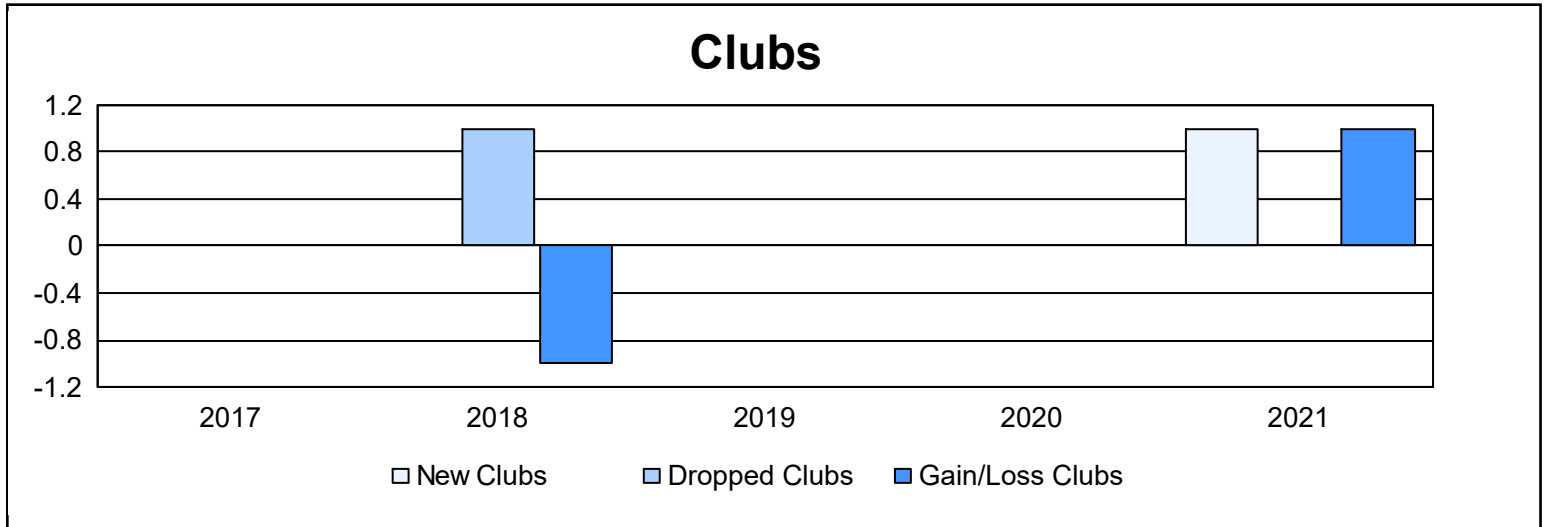

Year	New Clubs	Dropped Clubs	Gain/ Loss Clubs	New Members	Charter Members	Reinstate Members	Transfer Members	Total Member Added	Total Members Dropped	Gain/ Loss Members
2016-2017	0	0	0	163	0	5	4	172	149	23
2017-2018	0	1	-1	133	0	5	8	146	211	-65
2018-2019	0	0	0	134	0	8	2	144	134	10
2019-2020	0	0	0	59	0	4	5	68	141	-73
2020-2021	1	0	1	69	10	11	4	94	202	-108
Average	0	0	0	112	2	7	5	125	167	-43

Membership Composition June 2021 Cumulative

Gender Composition June 2021 Cumulative